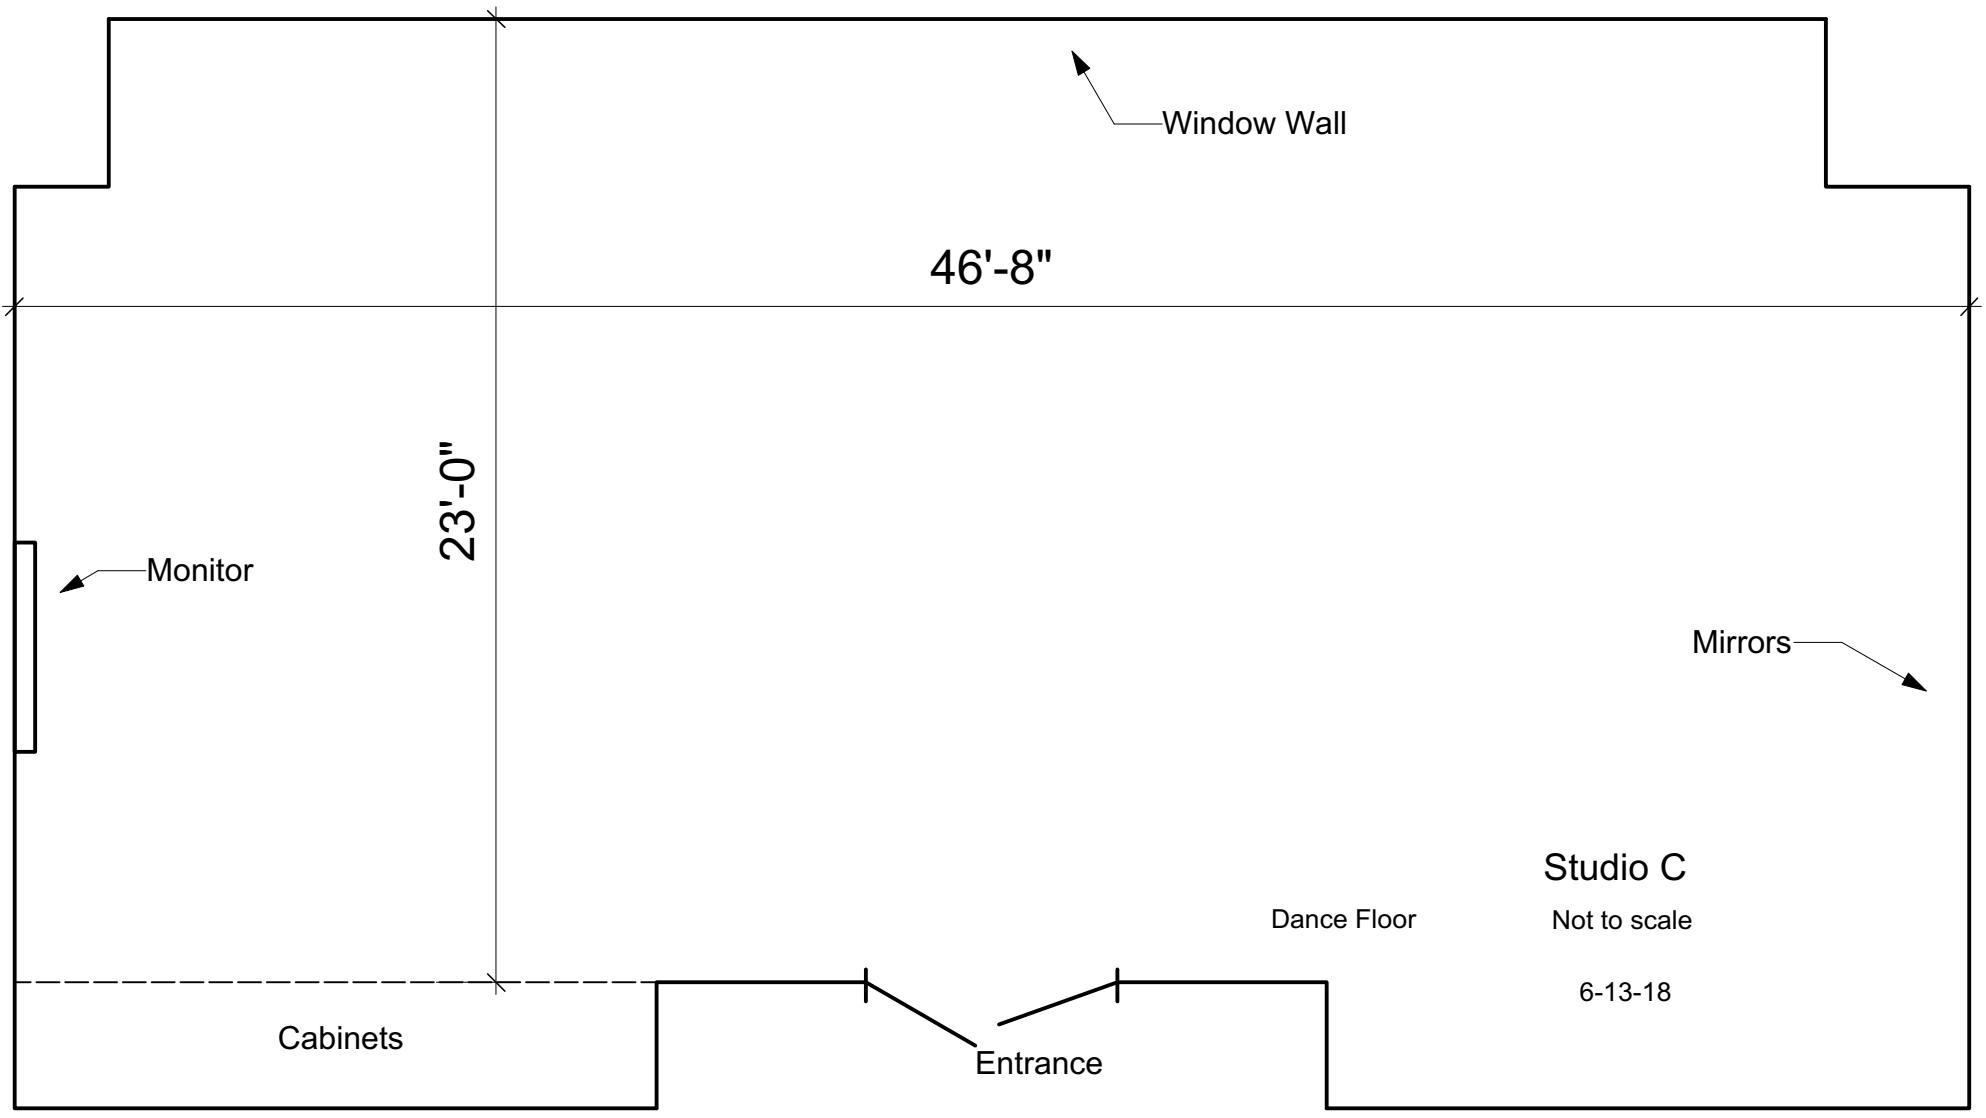

46'-8"

23'-0"

Window Wall

Monitor

Mirrors

Cabinets

Entrance

Dance Floor

Studio C

Not to scale

6-13-18

Úč aq AÖ

58'-4"

40'-0"

Window Wall

Monitor

49'-7"

48'-4"

Bonstelle Rehearsal Hall

Not to scale

6-13-18

Window

Monitor

Entrance

Ùč åq Å^ @ æ • aP aÁ

Window

Window

38'-9"

28'-3"

41'-3"

Studio Rehearsal Hall

Not to Scale