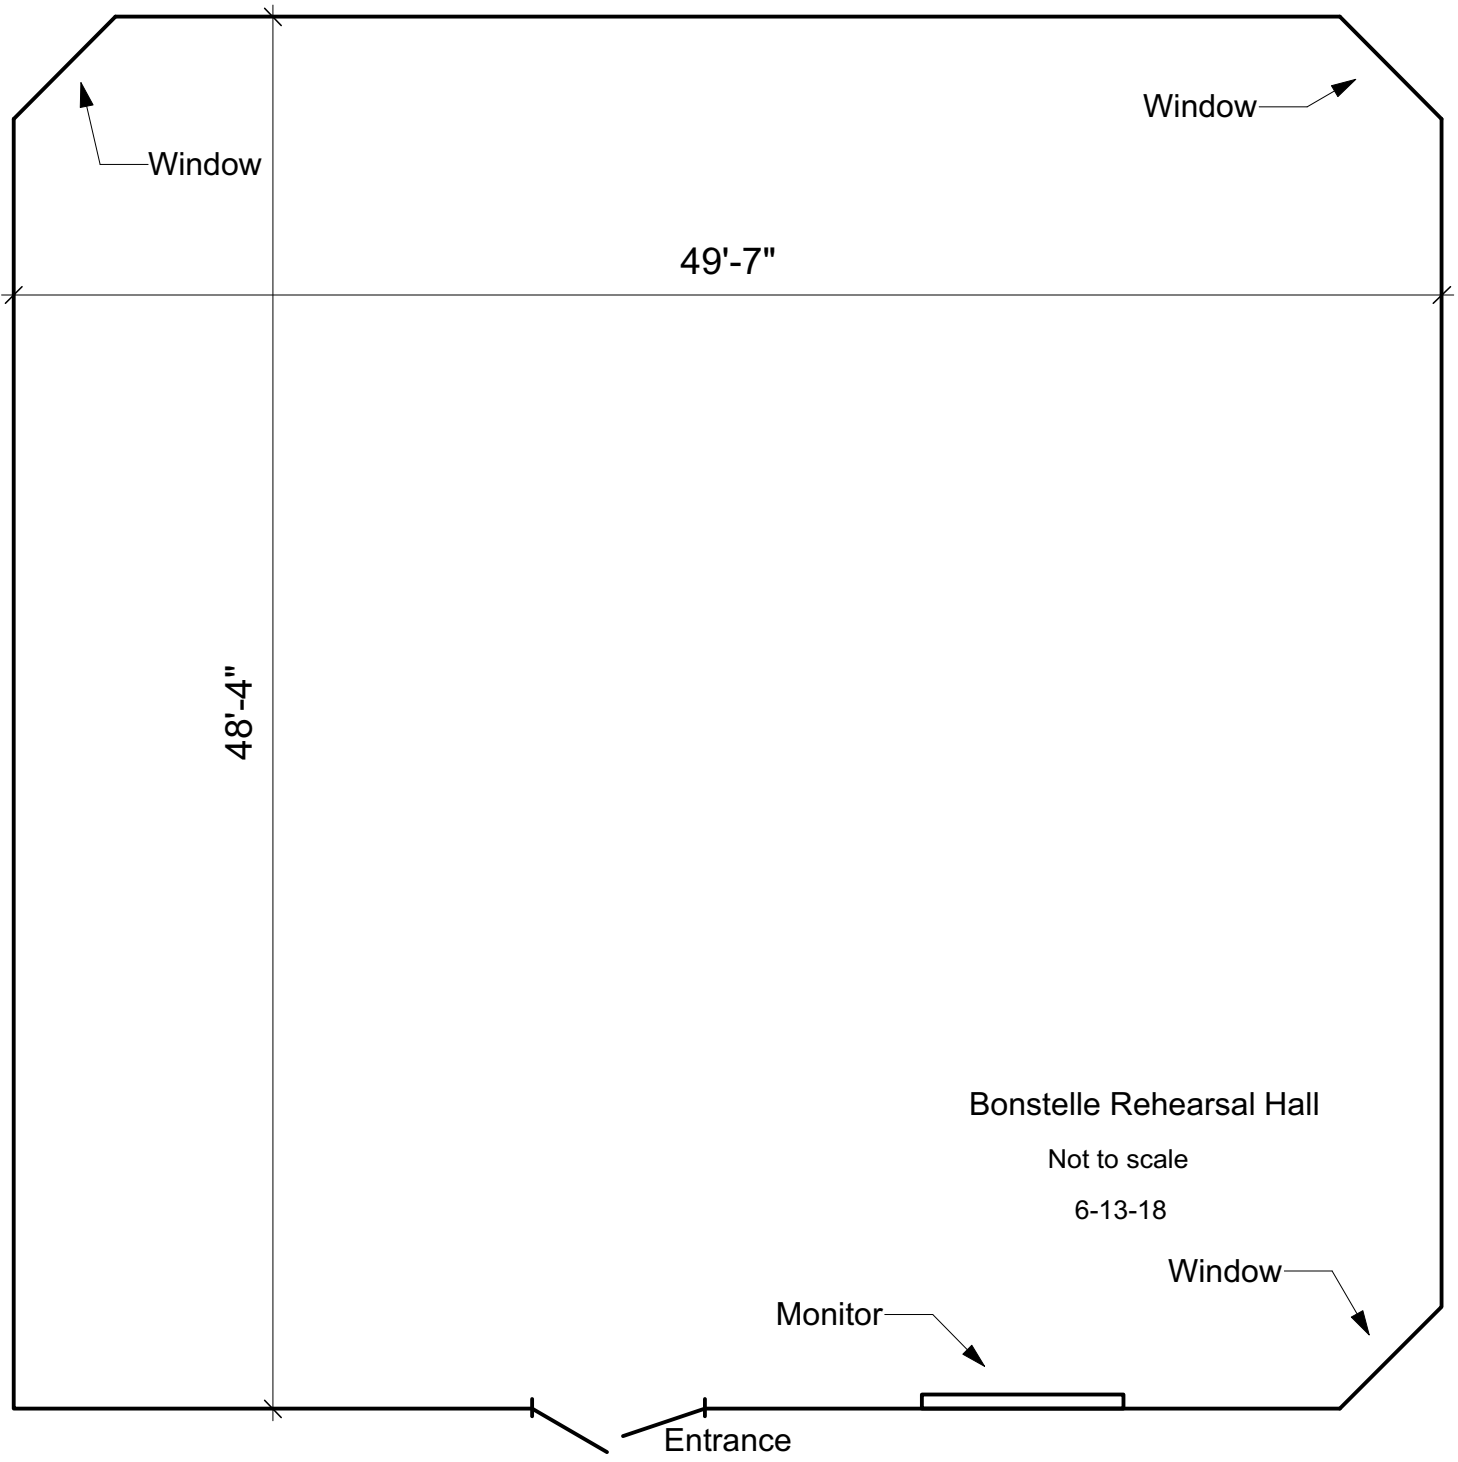

46'-8"

23'-0"

Window Wall

Monitor

Mirrors

Cabinets

Entrance

Dance Floor

Hilberry Rehearsal Hall Floorplan

Not to Scale

6-13-18

Entrance

Monitor

Bonstelle Rehearsal Hall

Window

Window

49'-7"

48'-4"

Bonstelle Rehearsal Hall

Not to scale

6-13-18

Window

Monitor

Entrance

Ùč åq Å^ @ æ • aP aÁ

Window

Window

38'-9"

28'-3"

41'-3"

Studio Rehearsal Hall

Not to Scale