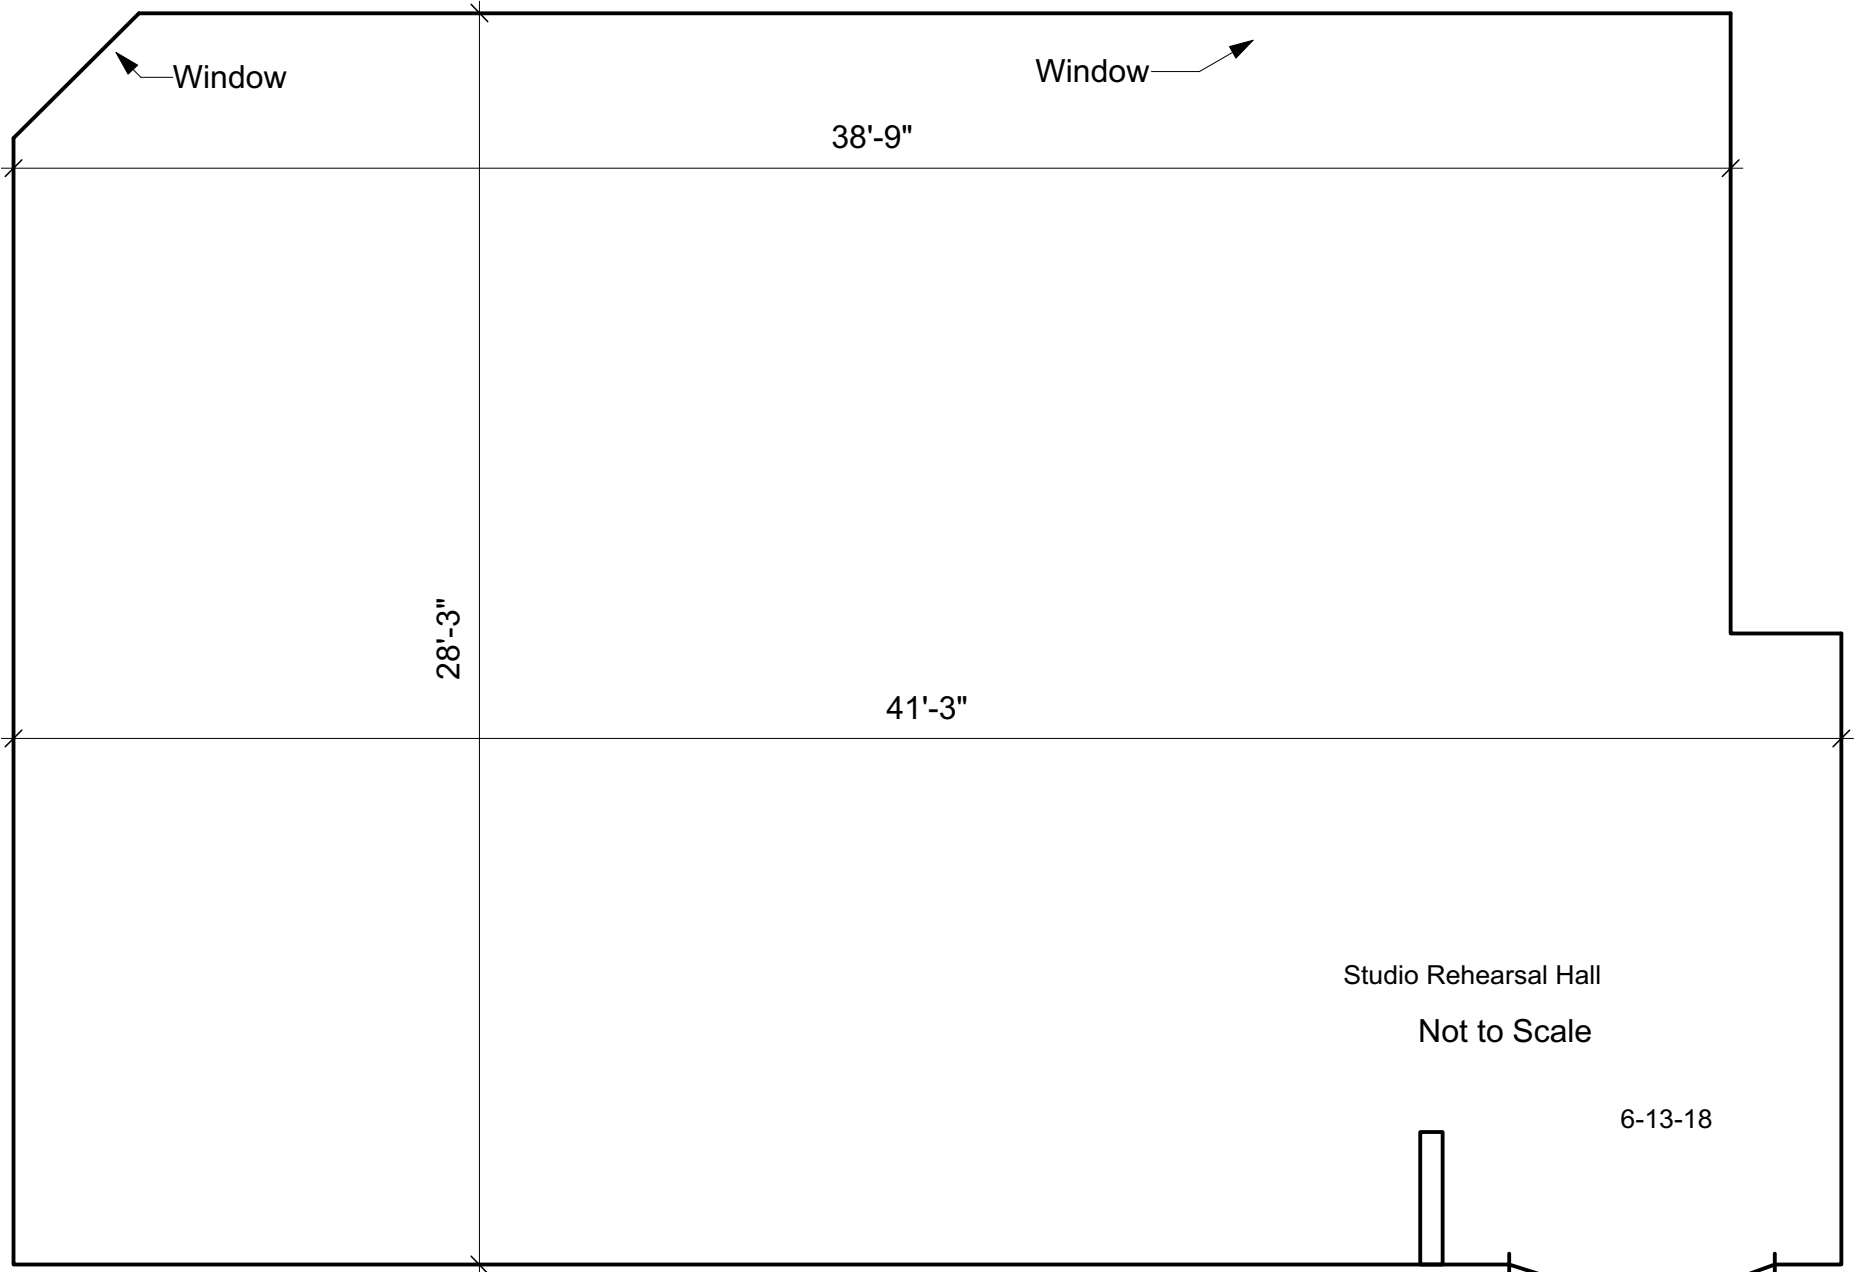

46'-8"

23'-0"

Window Wall

Monitor

Mirrors

Cabinets

Entrance

Dance Floor

49'-7"

48'-4"

Bonstelle Rehearsal Hall

Not to scale

6-13-18

Window

Monitor

Entrance

Ùč åq Å^ @ æ • aP aÁ

Window

Window

38'-9"

28'-3"

41'-3"

Studio Rehearsal Hall

Not to Scale