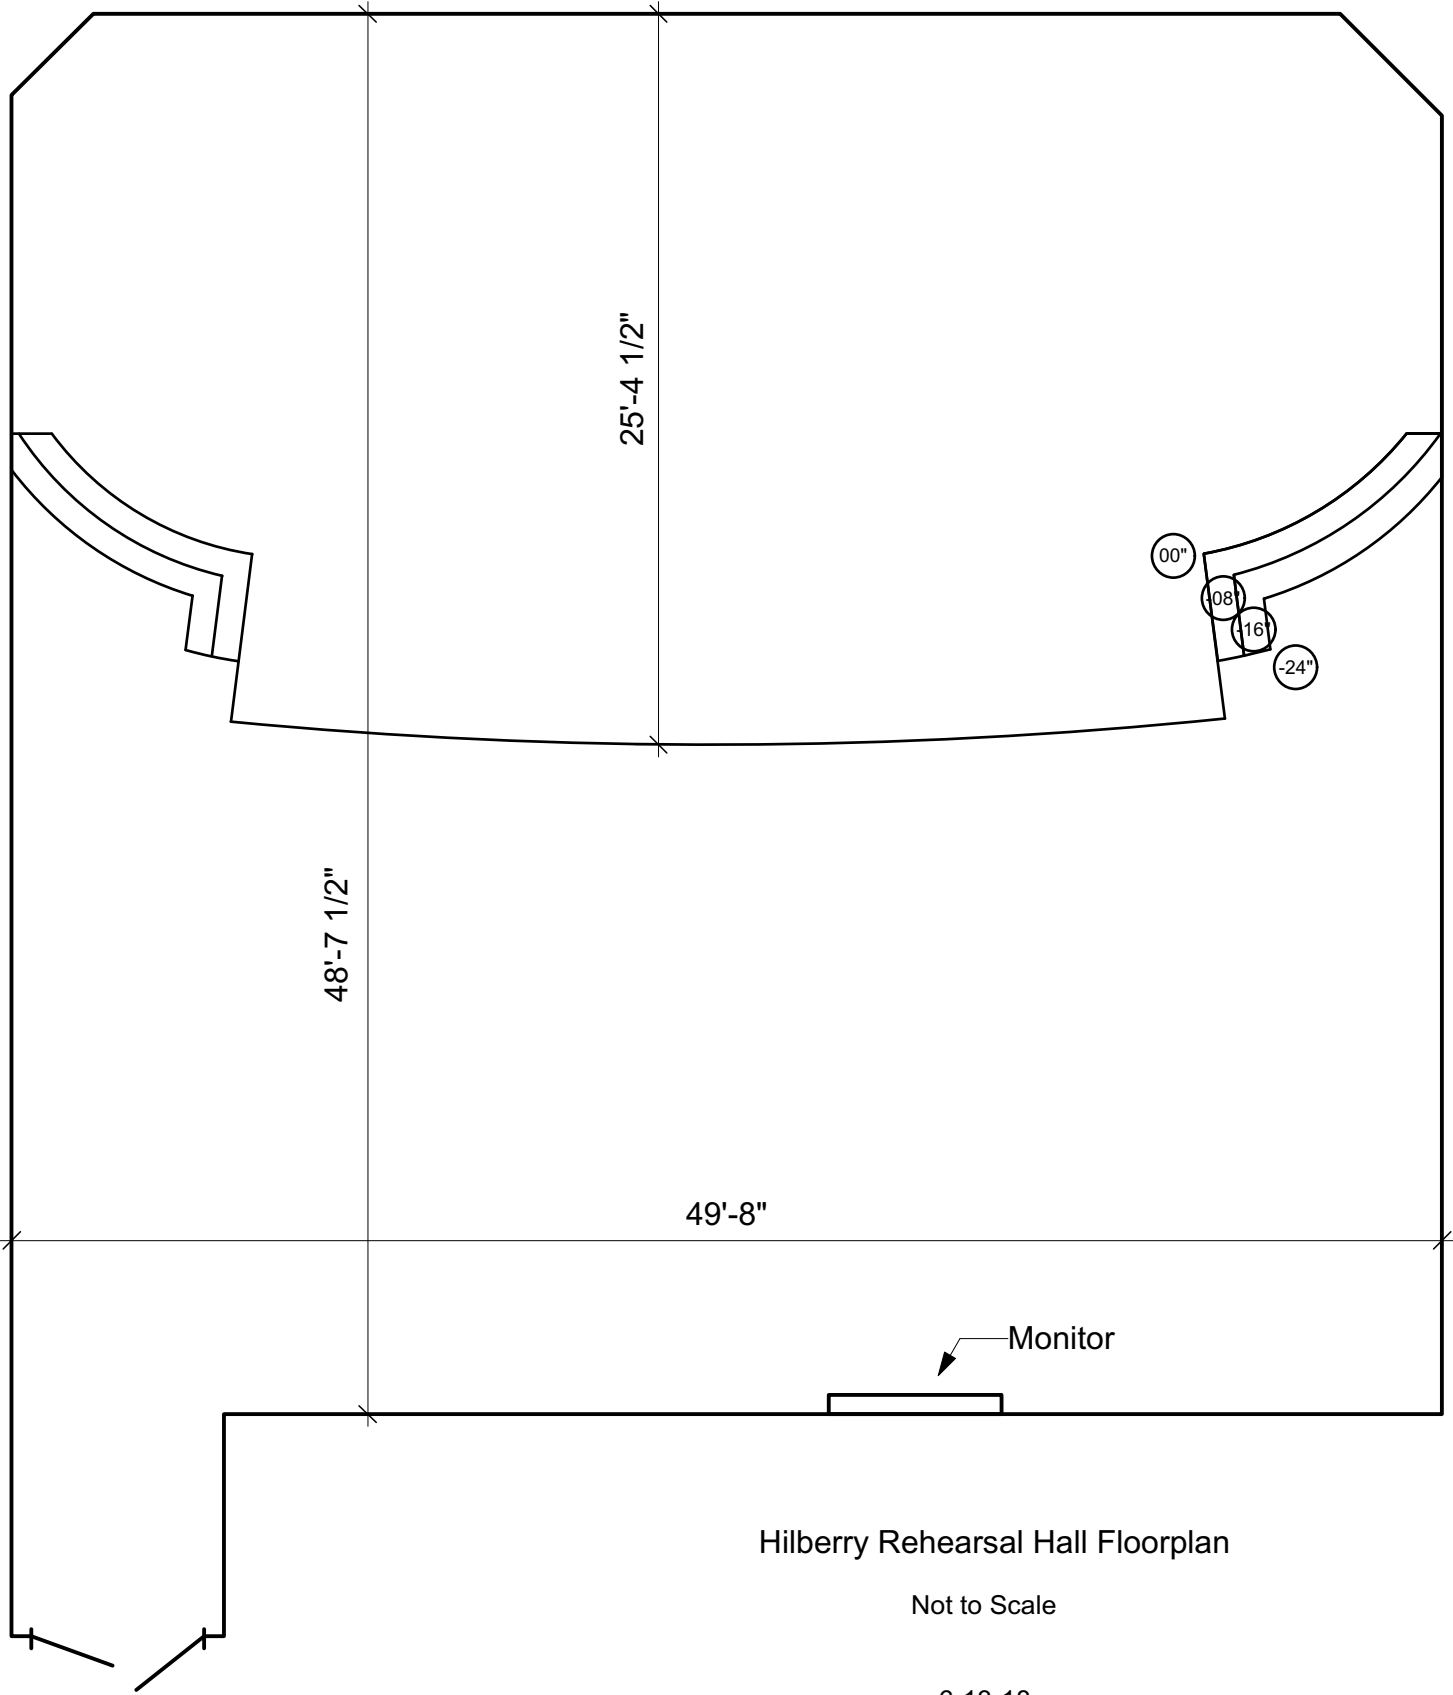

46'-8"

23'-0"

Window Wall

Monitor

Mirrors

Cabinets

Entrance

Dance Floor

Mirrors

Dance Floor

Studio D

Not to scale

6-13-18

Entrance

Úč aq AÁ

Pā^||^ Ä^ @ ä • a P a||

Hilberry Rehearsal Hall Floorplan

Not to Scale

6-13-18

Entrance

Monitor

Bonstelle Rehearsal Hall

Window

Window

49'-7"

48'-4"

Bonstelle Rehearsal Hall

Not to scale

6-13-18

Window

Monitor

Entrance