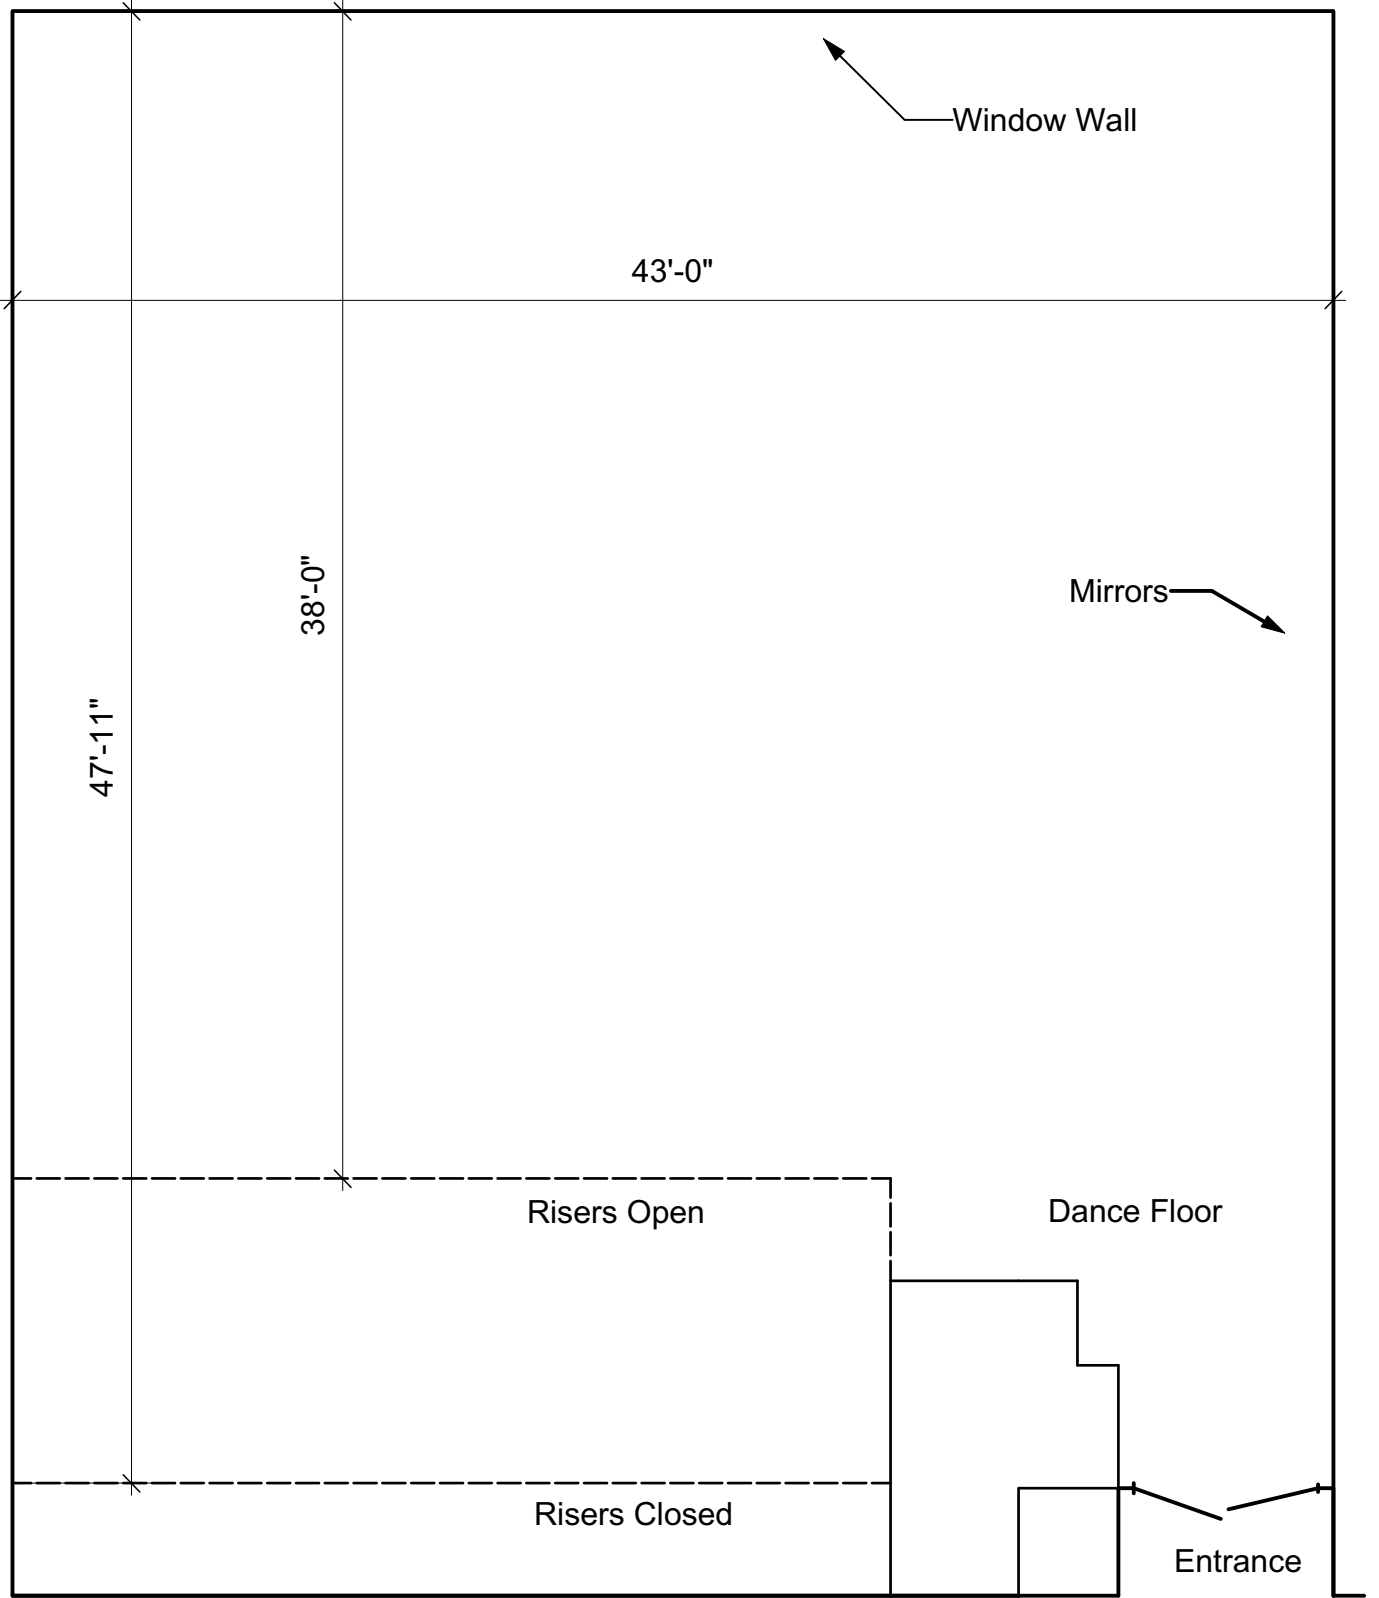

Maggie Allesee Dance Studio

Studio B

Not to scale

6-13-18